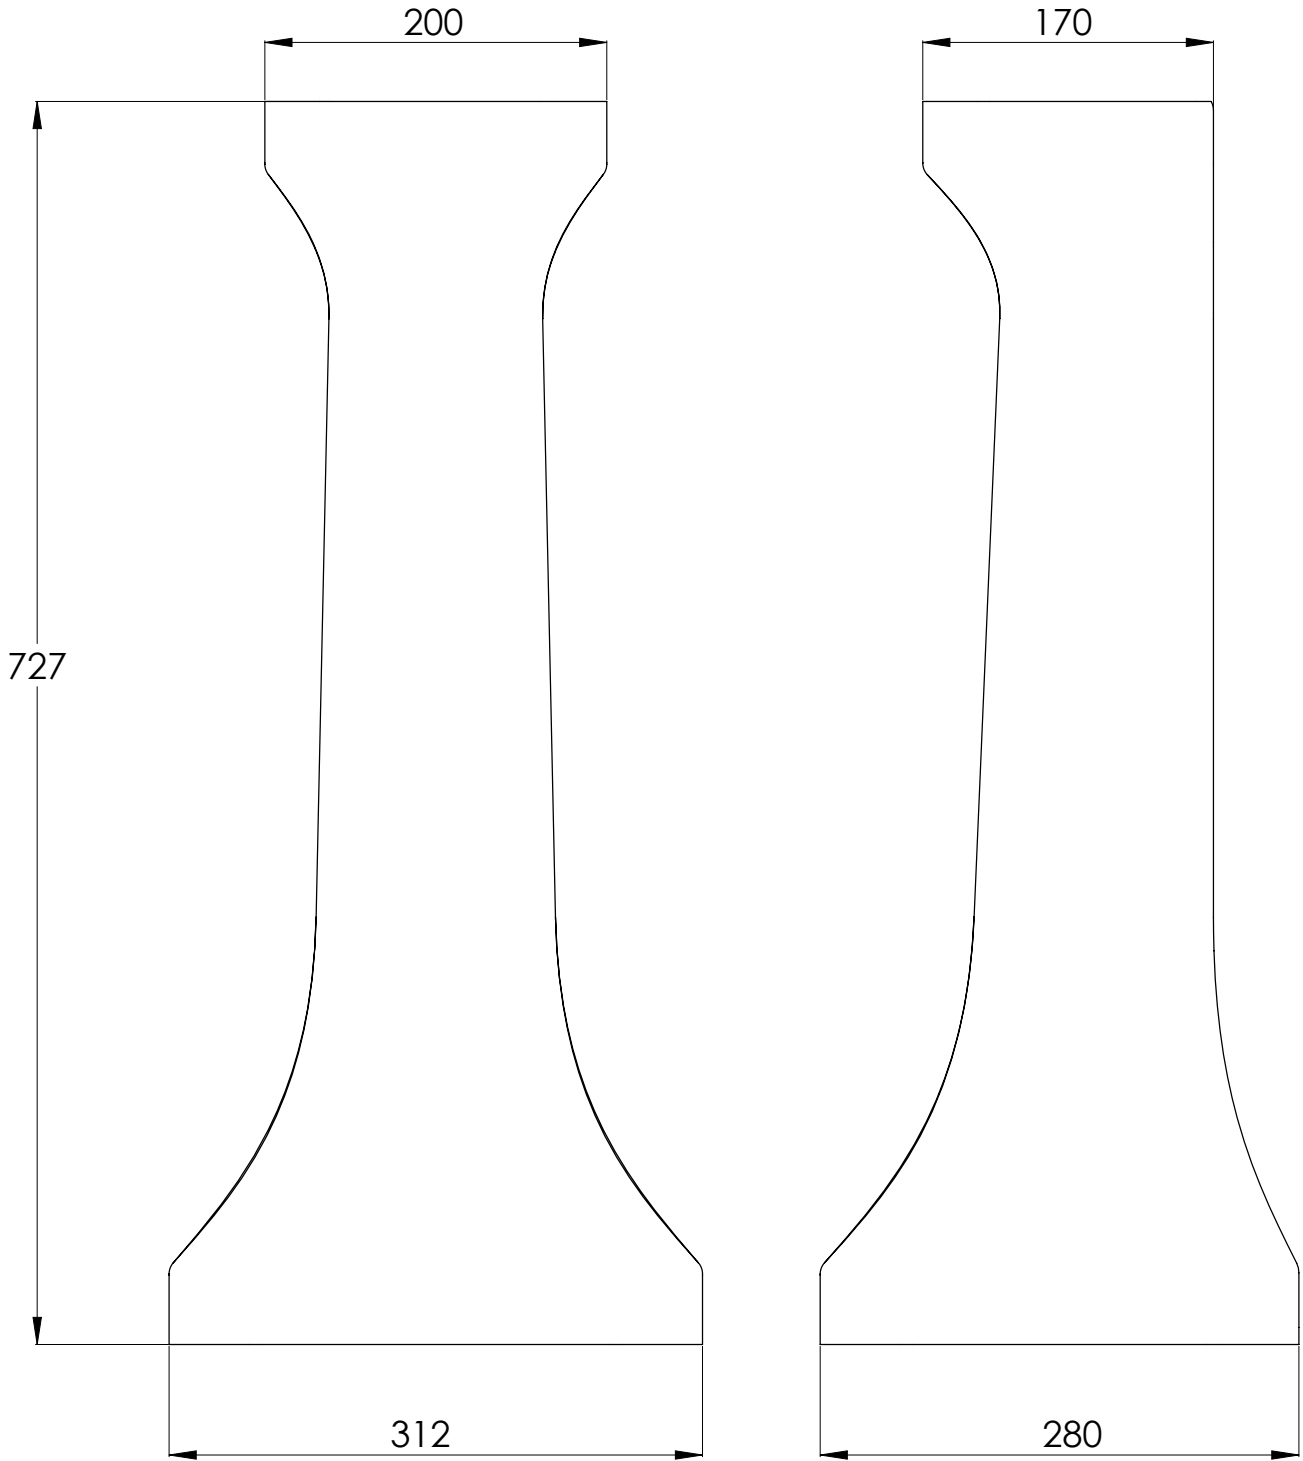

LEFROY BROOKS

IBROC HOUSE ESSEX ROAD
HODDESDON HERTS EN11 0QS UK
T: +44 (0)1992 708 316 F: +44 (0)1992 708 317

LB7304

METROPOLE BASIN PEDESTAL

DIMENSIONAL DATA SHEET

DATE: 04/07/2019

REVISION: B

COPYRIGHT © LBIP LTD. ALL RIGHTS RESERVED

DIMENSIONS IN MILLIMETRES

WHILST EVERY EFFORT IS MADE TO ENSURE THE ACCURACY OF THESE DATA SHEETS THEY ARE SUBJECT TO CHANGE WITHOUT NOTICE AS PART OF THE COMPANY'S PRODUCT DEVELOPMENT PROCESS